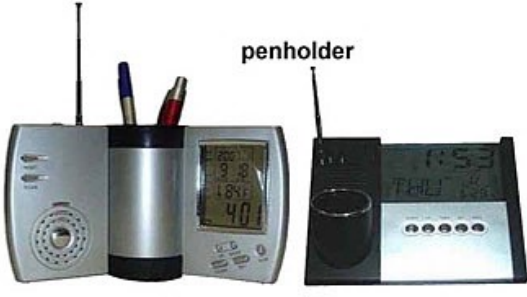

penholder
01-088-COU
02-088-UAA