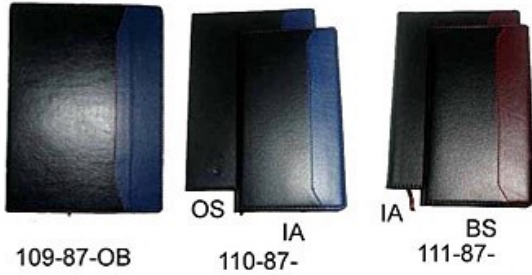

101-114-YS

Leatherette Notepad w/ Pen

102-108-EU

Leatherette Notepad w/ Calculator  
& Penholder (blue/red)

103-

Leatherette Notepad

104-102-YAE

Leatherette Diary

105-102-OS

106-87-

107-87-

108-87

109-87

penholder  
01-088-COU  
02-088-UAA

03-095

04-095