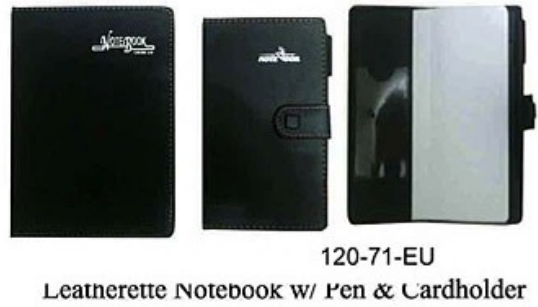

101-114-YS

Leatherette Notepad w/ Pen

102-108-EU

Leatherette Notepad w/ Calculator  
& Penholder (blue/red)

103-

Leatherette Notepad

104-102-YAE

Leatherette Diary

105-102-OS

106-87-

107-87-

108-87

109-87

penholder  
01-088-COU  
02-088-UAA

03-095

04-095